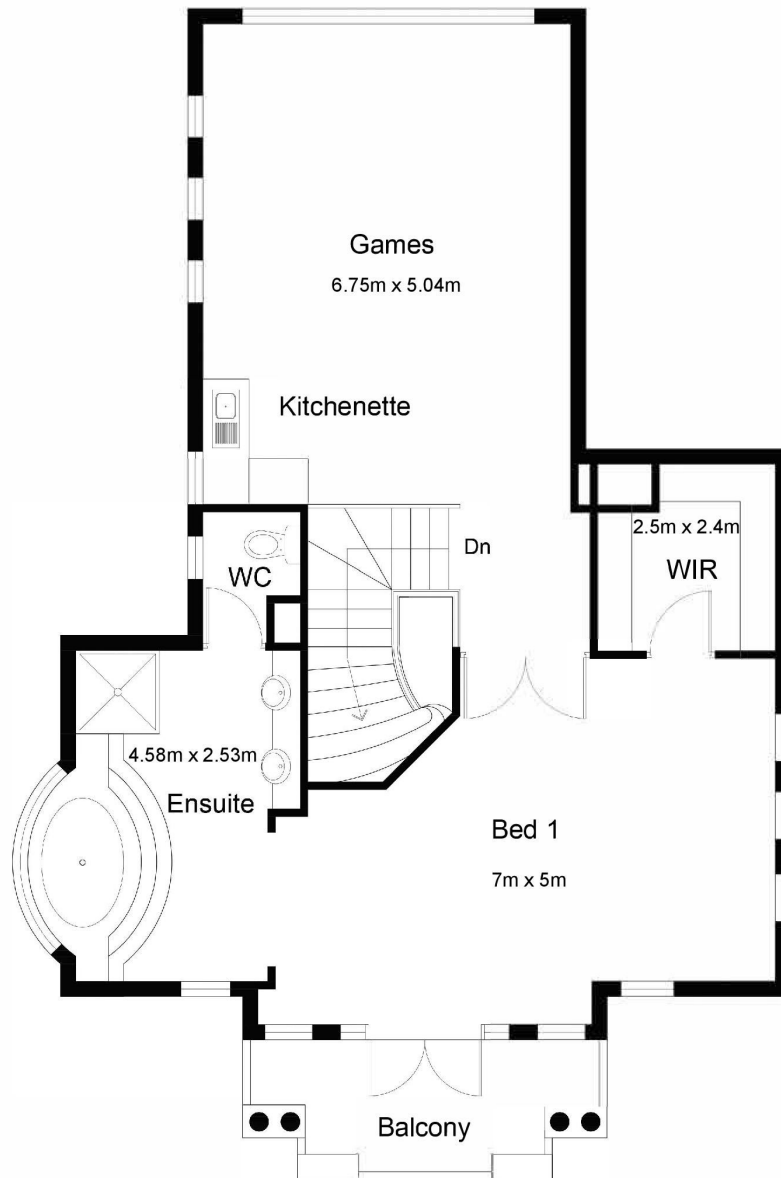

gateway

gateway

12 Tantabiddi Heights Yangebup, WA

 4
  2
  4

QUITE SENSATIONAL!

Brian Devereux is waiting to show YOU through this magnificent property totalling 458 sqm where the attention detail is second to none! As you would expect at this end of the market there's really isn't a thing that hasn't been thought of, it's the stuff dreams are made of and this might just be your 'dream come true'!

From \$1.15m

Type : House
Land : 600 m2
Building Size : 382 m2

Council Rates : \$2,253.00/year (approx)
Water Rates : \$1,364.00/year (approx)

Brian Devereux

0418 959 219

UPPER FLOOR