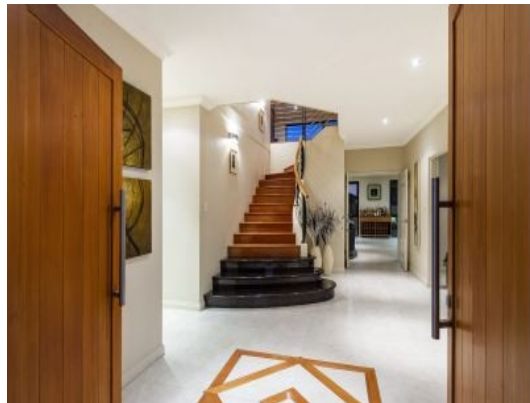

gateway

gateway

12 Tantabiddi Heights Yangebup, WA

 4
  2
  4

QUITE SENSATIONAL!

Brian Devereux is waiting to show YOU through this magnificent property totalling 458 sqm where the attention detail is second to none! As you would expect at this end of the market there's really isn't a thing that hasn't been thought of, it's the stuff dreams are made of and this might just be your 'dream come true'!